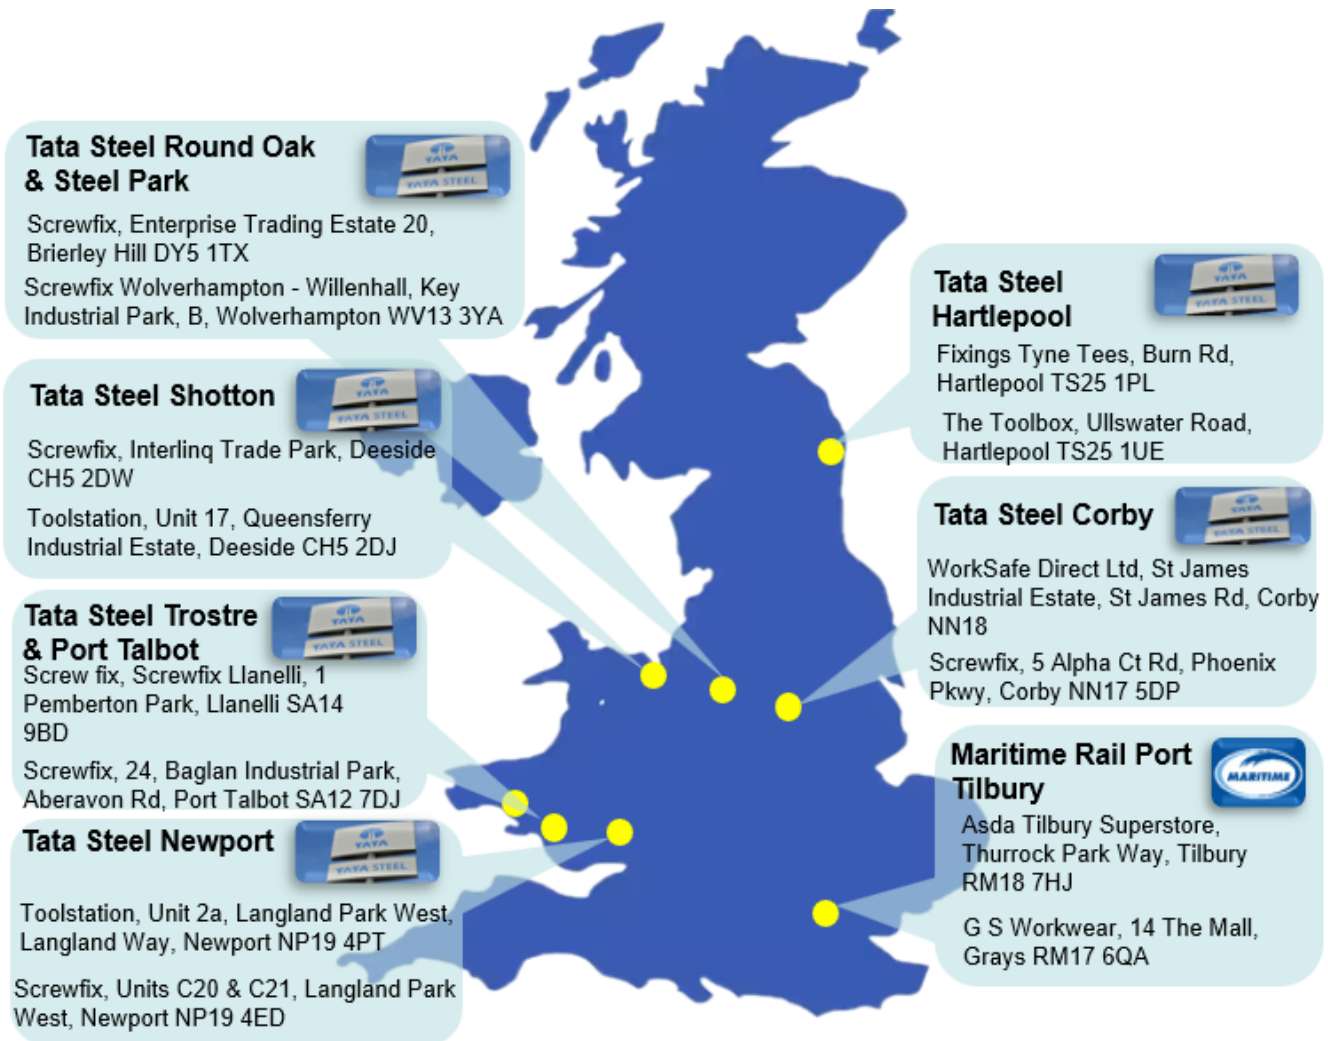

PPE – Get it, Wear it & Be Safe!

Personal Protective Equipment (PPE) is Mandatory

The below map shows the Tata Steel UK collection locations and with details of local PPE suppliers.

Please can you check all drivers have everything or send them to the nearest supplier to buy missing PPE before arriving at site.

Please consult the Locations page of our Carrier Info website

<https://carrierinfo.poferrymasters.com/> to understand what equipment is required at the Tata Steel point of loading

Please then download the directional and information map to the equipment closest to the collection point: